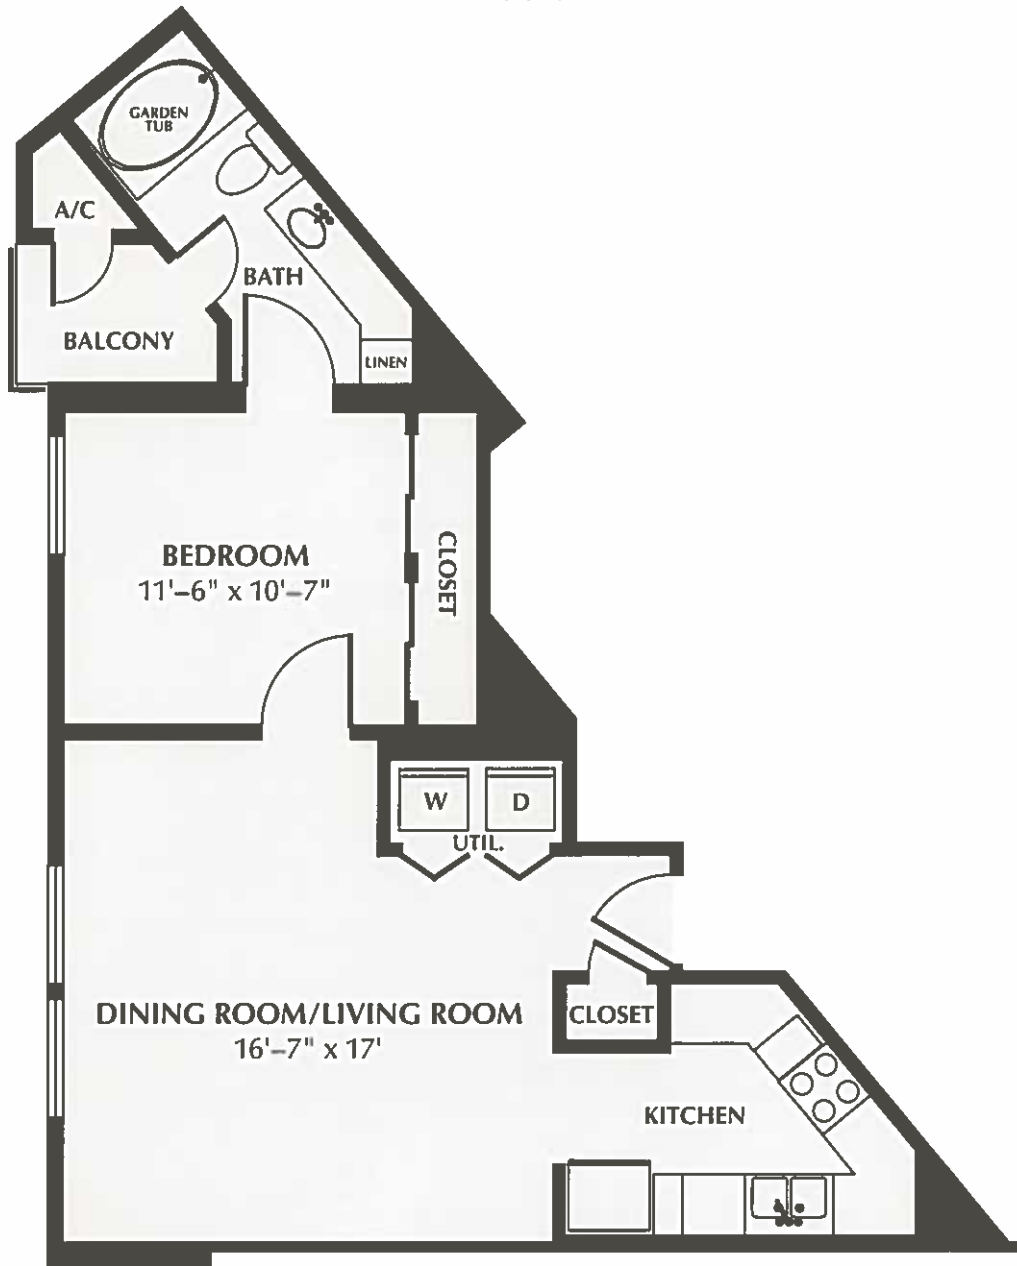

VERONA

#05 Tier
Floors 2-22

Room dimensions and square footage are approximate.

One Bedroom, One Bath • 746 Total Sq Ft
712 Interior Sq Ft • 34 Balcony Sq Ft
View of: Pool / Sundeck / Lee Park