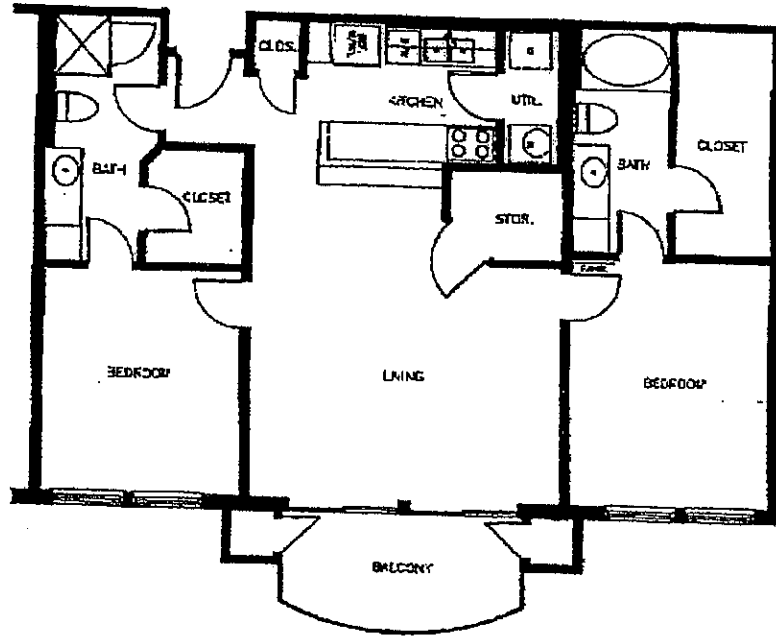

EXHIBIT A

**FLOOR PLAN UNIT 008** 1,162 +/- SF  
**THE RENAISSANCE ON TURTLE CREEK**