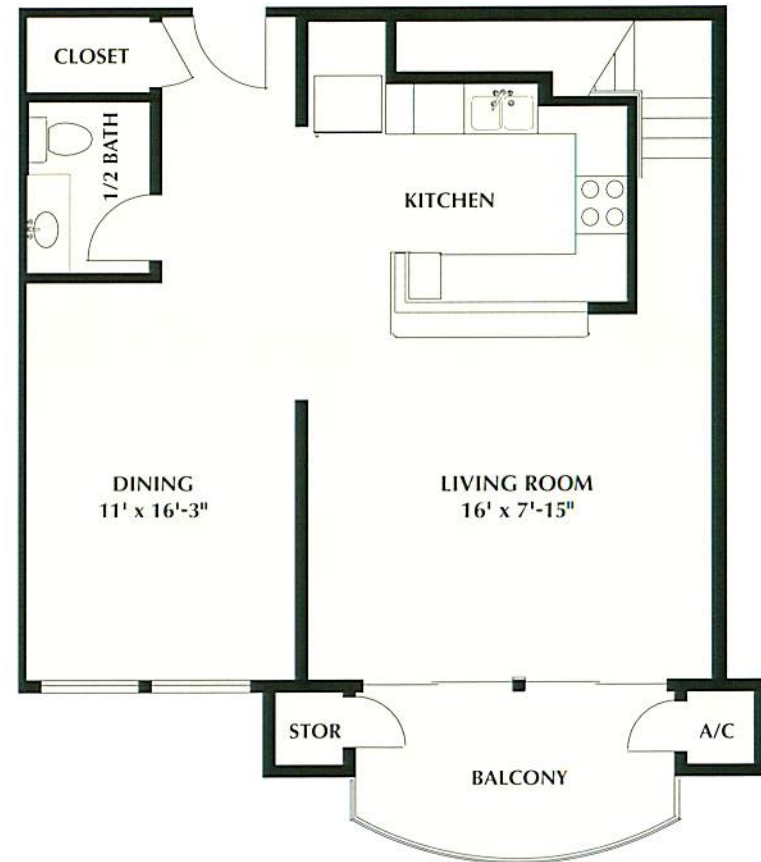

TWO-BEDROOM TOWNHOME

Units #1628, 1630, 1632

Two Bedrooms, Two and a Half Bath • 1724 Total Sq Ft
Approx. 1617 Interior Sq Ft • 107 Sq Ft on Balcony

Floorplan dimensions, square footage and orientation may vary.