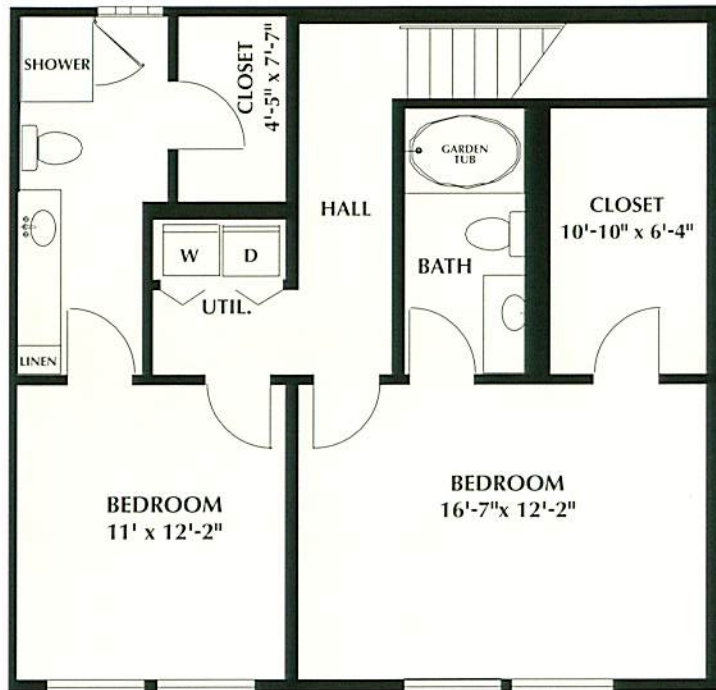

TWO-BEDROOM TOWNHOME

Units #1628, 1630, 1632

Two Bedrooms, Two and a Half Bath • 1724 Total Sq Ft
Approx. 1617 Interior Sq Ft • 107 Sq Ft on Balcony

Floorplan dimensions, square footage and orientation may vary.