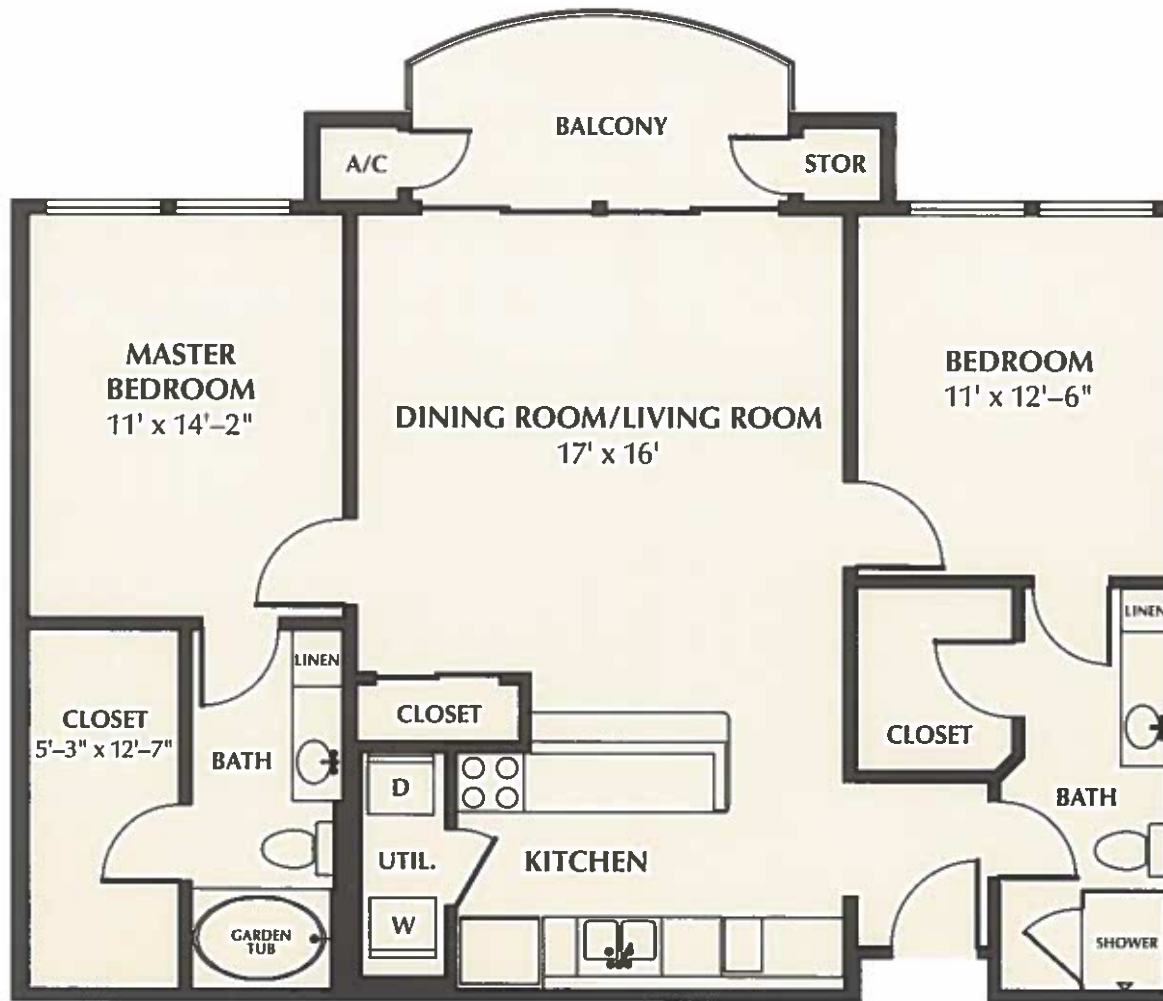

SIENA

#06, 07 Tiers
Floors 2-22

Plan #06 is a mirror image and has a square balcony with 44 sq. ft. Room dimensions and square footage are approximate.

Two Bedroom, Two Bath • 1,251 Total Sq Ft
1,162 Interior Sq Ft • 89 Balcony Sq Ft
Views of: Pool / Sundeck / Lee Park